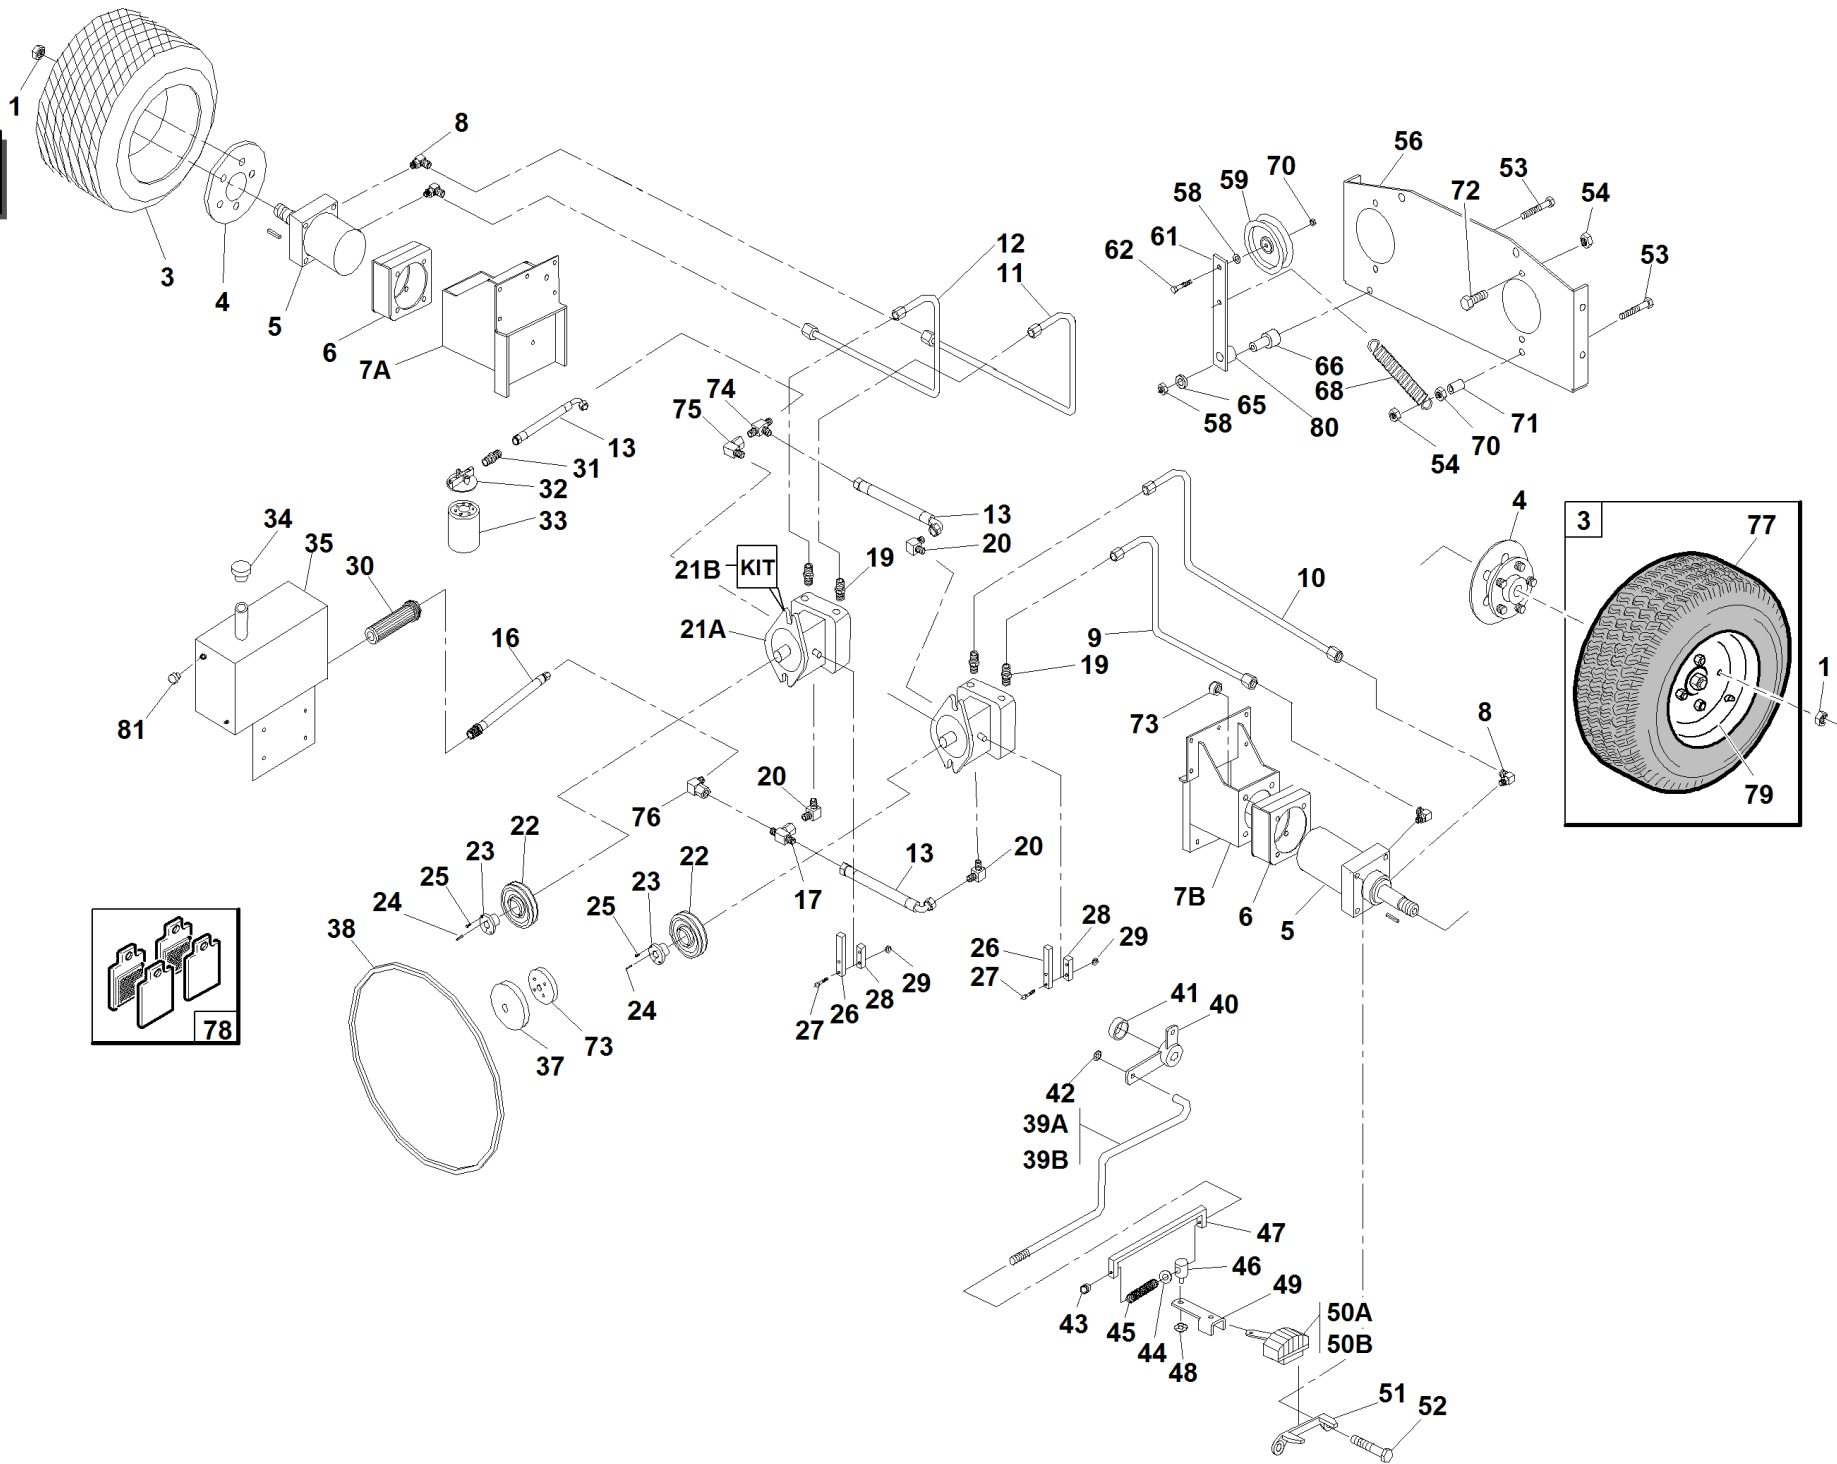

SRZ 270 D

#	P/N	DESCRIPTION	SRZ 270 D	REF. 4-00555992204
1	93900103023	1/2-20 X 60 T LUG NUT		
3	93900643032	DRIVE WHEEL - PROWLER - FERRARI		
4	93900582008	WHEEL HUB WELDMENT*		
5	93200583325	SRZ190 /SRZ 270 WHEELMOTOR		
6	93900582031	MOTOR SPACER WELDMENT		
7A	93900642078			
7B	93900642079			
8	93900523058	RETURN ADAPTOR		
9	93900583397	"STEEL/RUBBER LINE R. OUTSIDE 61""		
10	93900583396	"STEEL/RUBBER LINE R. INSIDE 61""		
11	93900583398	"STEEL/RUBBER LINE L. INSIDE 61""		
12	93900583399	"STEEL/RUBBER LINE L. OUTSIDE 61""		
13	93900583241	HOSE PUMP TO PUMP ZP		
16	93900453129	TANK TO PUMP		
17	93900453106	SWIVEL TEE		
19	93900583126	STRAIGHT ADAPTER		
20	93900453074	90 DEGREE ADAPTER		
21B	93400583514	SRZ170 PUMP SEAL KIT		
21A	93900583491			
22	93900583382	PUMP PULLEY BK50		
23	93900423178	15MM TAPER HUB		
24	93900453102	PUMP KEY		
25	93900100252	SCREW 1/4-20 X 3/4 HHCS		
26	93900823104	BAR - PUMP CONTROL PLT		
27	93900100257			
28	93900453090	CLAMP BAR		
29	93900104255	1/4-20 HEX NYLOC NUT		
30	93900583132	STRAINER - OIL		
31	93900583442	FILTER ADAPTER		
32	93900423064	FILTER HEAD		
33	93900423361	OIL FILTER IDRO SRZ 270		
34	93900423165	OIL BREATHER CAP		
35	93900643061	OIL TANK - MC FER		
36	93900423065	OIL EYE		
37	93300583200	SRZ270D PUMP DIRIVE PULLEY		
38	93100583385	SRZ PUMP BELT		
39A	93900583042			
39B	93900583044			
40	93900422049	BRAKE CRANK WLDMT		
41	93900373086	BLADE SPACER		
42	93900104256	5/16-18 HEX NYLOC NUT		
43	93900593116	BRAKE SPRING NUT - PLATED		
44	93900105257	5/16 SAE FLAT WASHER		
45	93900523024	DECK DRIVE SPRING		
46	93900423130	PARK BRAKE SWIVEL		
47	93900593114	PARK BRAKE STRAP - PLATED		
48	93900363177	3/8 PUSH NUT		
49	93900583190	BRAKE ARM (DB)		
50A	93900583038			
50B	93900583039			
51	93900583040	CALIPER MOUNT BRKT		
52	93900100339	SCREW 1/2-13 X 6 HHCS		
53	93900100300	SCREW 3/8-16 X 3 HHCS		
54	93900104257	3/8-16 HEX NYLOC NUT		
56	93900583328	PUMP PLATE MC SMALL PUMP		
58	93900105260	3/8 STD FLAT WASHER		
59	93300823351	SRZ270D PUMP IDLER PULLEY		
61	93900422025	TENSIONER W/BUSHING		
62	93900100294	SCREW 3/8-16 X 1-1/2 HHCS		