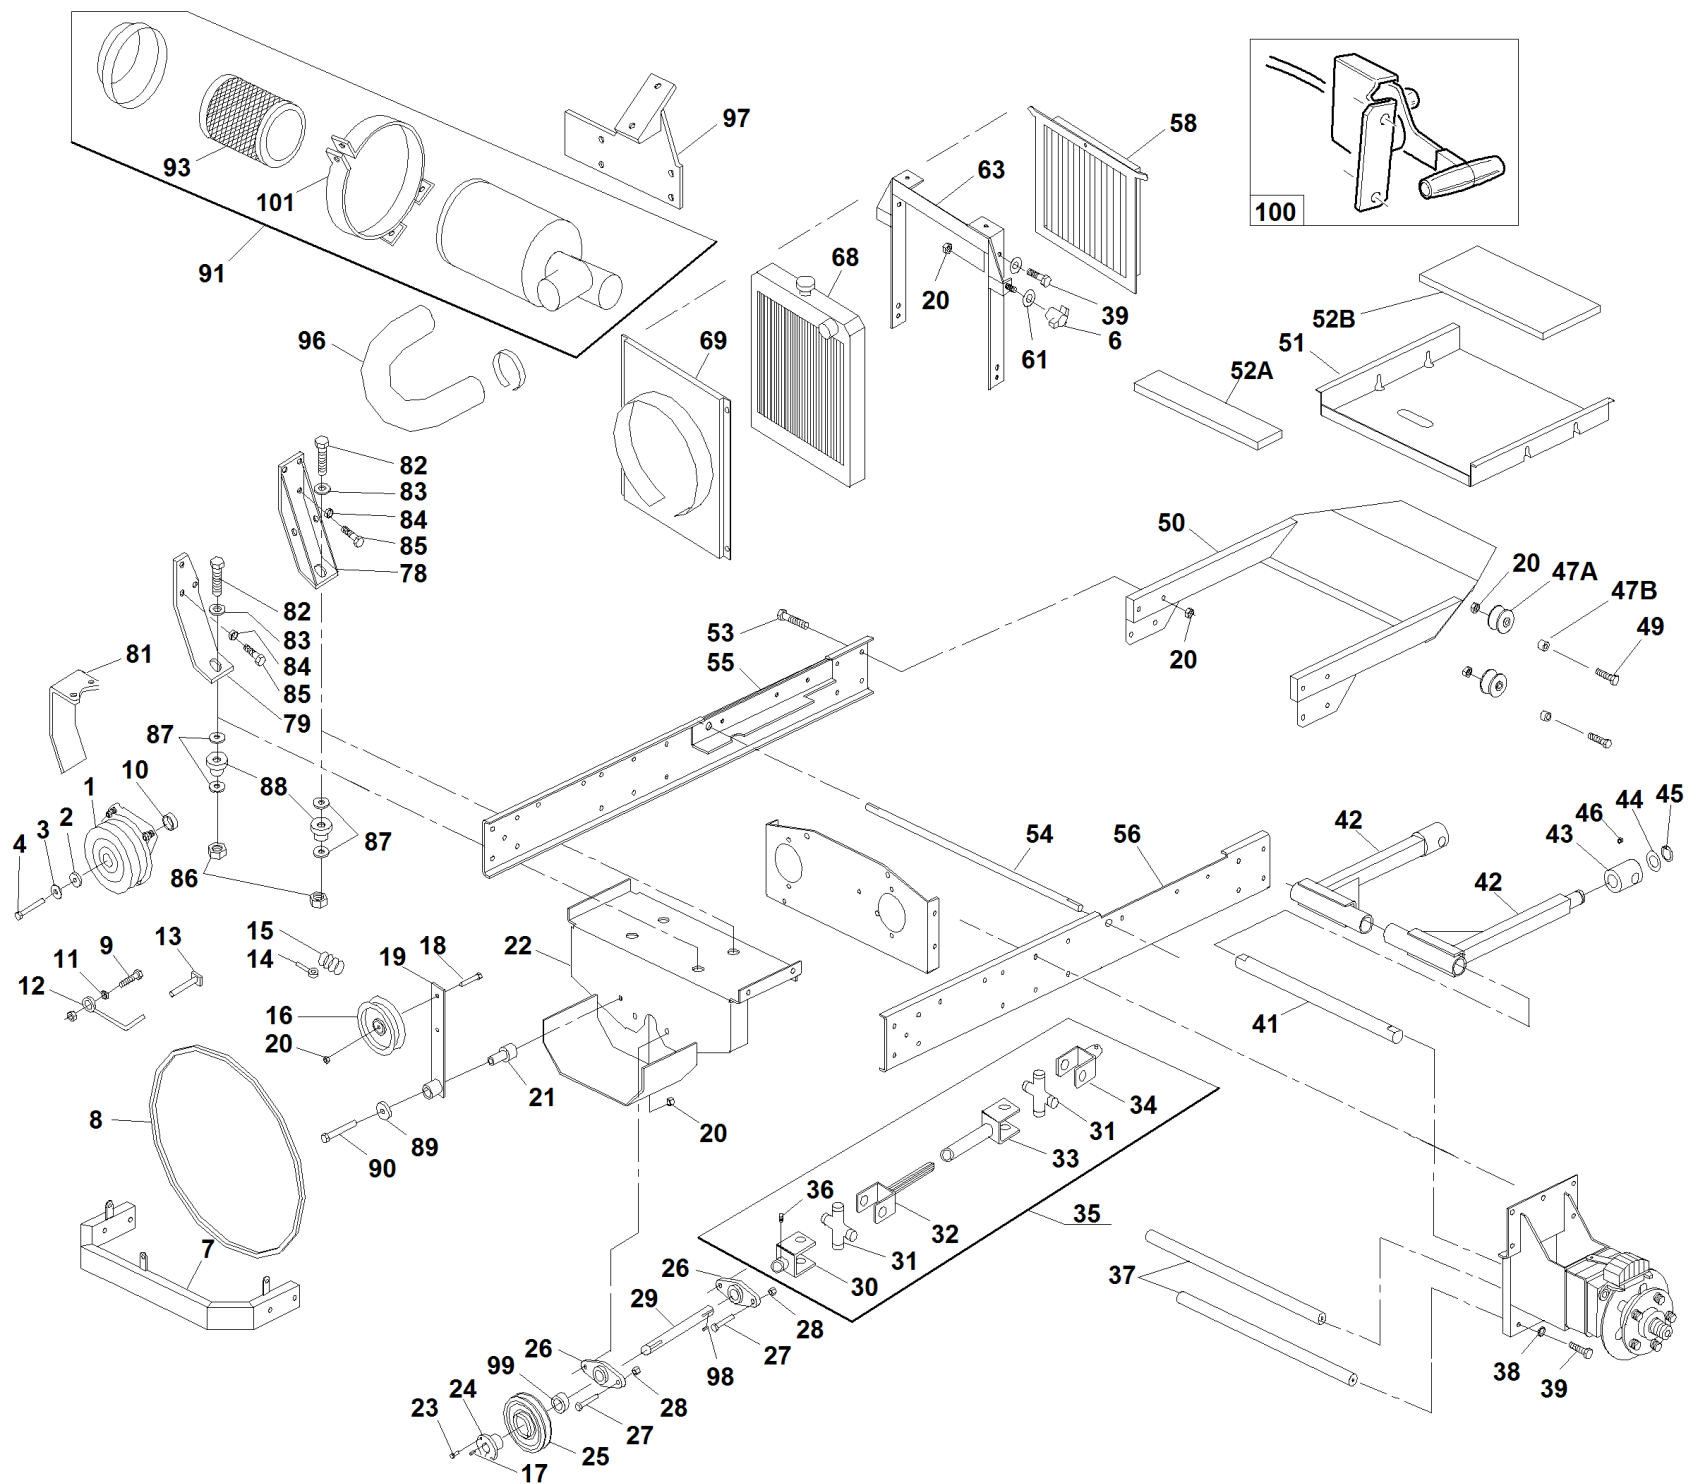

#	P/N	DESCRIPTION	SRZ 270 D	REF. 2-00555992202
1	93300583308	SRZ270D ELECTRIC CLUTCH		
2	93900373089	RETAINING WASHER		
3	93900423069	SPRING DISC.- 7/16		
4	93900100534	"HEX BOLT 7/16"" 20X1 1/4""		
7	93900642087	ENGINE GUARD - MC		
8	93300000003	SRZ270 ELEC. CLUTCH BELT		
9	93900100273	SCREW 5/16-18 X 1 HHCS		
10	93900823248	CLUTCH SPACER 9/32		
11	93900105258	5/16 STD FLAT WASHER		
12	93900363075	ROUND BELT GUIDE		
13	93900582169	CLUTCH STOP WELDMNT		
14	93900363080	EYEBOLT-RIGHT		
15	93900523327	SRZ170-190 FLOATING IDLER SPRING		
16	93300483025	SRZ270D CLUTCH TENSIONER PULLEY		
17	93900107259	1/4 X 1/4 X 1 MACH KEY		
18	93900100294	SCREW 3/8-16 X 1-1/2 HHCS		
19	93900422025	TENSIONER W/BUSHING		
20	93900104257	3/8-16 HEX NYLOC NUT		
21	93900823030	IDLER SUPPORT PLT		
22	93900642088	ENGINE BASE - MC		
23	93900100503			
24	93300363215	"1"" TAPERED HUB"		
25	93300523507	SRZ270D TAPERED SHEAVE		
26	93300823032	PTO POWERSHAFT BEARING		
27	93900100311	SCREW 7/16-14 X 1-1/2 HHCS		
28	93900104258	"7/16""-14 NYLOC NUT"		
29	93300583271	SRZ270D PTO SHAFT		
30	93900523414	"1"" YOKE"		
31	93300523415	CROSS BEARING		
32	93900593075	YOKE SHAFT		
33	93900583481	"YOKE TUBE-SERVICE 5""S/S"		
34	93900823372	"3/4"" YOKE"		
35	93300593064	SRZ270D COMPLETE PTO SHAFT		
36	93900103295	3/8-16 X 1/2 SETSCREW		
37	93900823066	BRACE ROD LOWER		
38	93900105006	3/8 LOCKWASHER		
39	93900100292	SCREW 3/8-16 X 1 HHCS		
41	93900823050	DECK ARM SHAFT		
42	93900822036	DECK ARM WELDM'T PAINTED		
43	93900822090	DECK DRILL ROD		
44	93900823015	DECK ARM WASHER RAW		
45	93900108502	EXTERNAL SNAP RING 1.0		
46	93900111004	1/4-28 ZERK		
47A	93900583464	FRONT ROLLER - MC		
47B	93900583490	PIVOT ROLLER TUBE - PLTD.		
49	93900100298	SCREW 3/8-16 X 2-1/2 HHCS		
50	93900642077	FRONT FRAME WLDMNT - GF		
51	93900643004			
52B	93900583373	FOOT REST PAD SMALL		
52A	93900583374	FOOT REST PAD LARGE		
53	93900100295	SCREW 3/8-16 X 1-3/4 HHCS		
54	93900823140	PARK SHAFT		
55	93900642090	LH FRAME - MC - IL3		
56	93900642089	RH FRAME - MC - IL3		
58	93900583301	RADIATOR SCREEN		
61	93900105260	3/8 STD FLAT WASHER		
63	93900582159	RAD. MOUNT WLDMNT		
68	95599000044	SRZ270D RADIATOR		
69	93900583476	FAN SHROUD