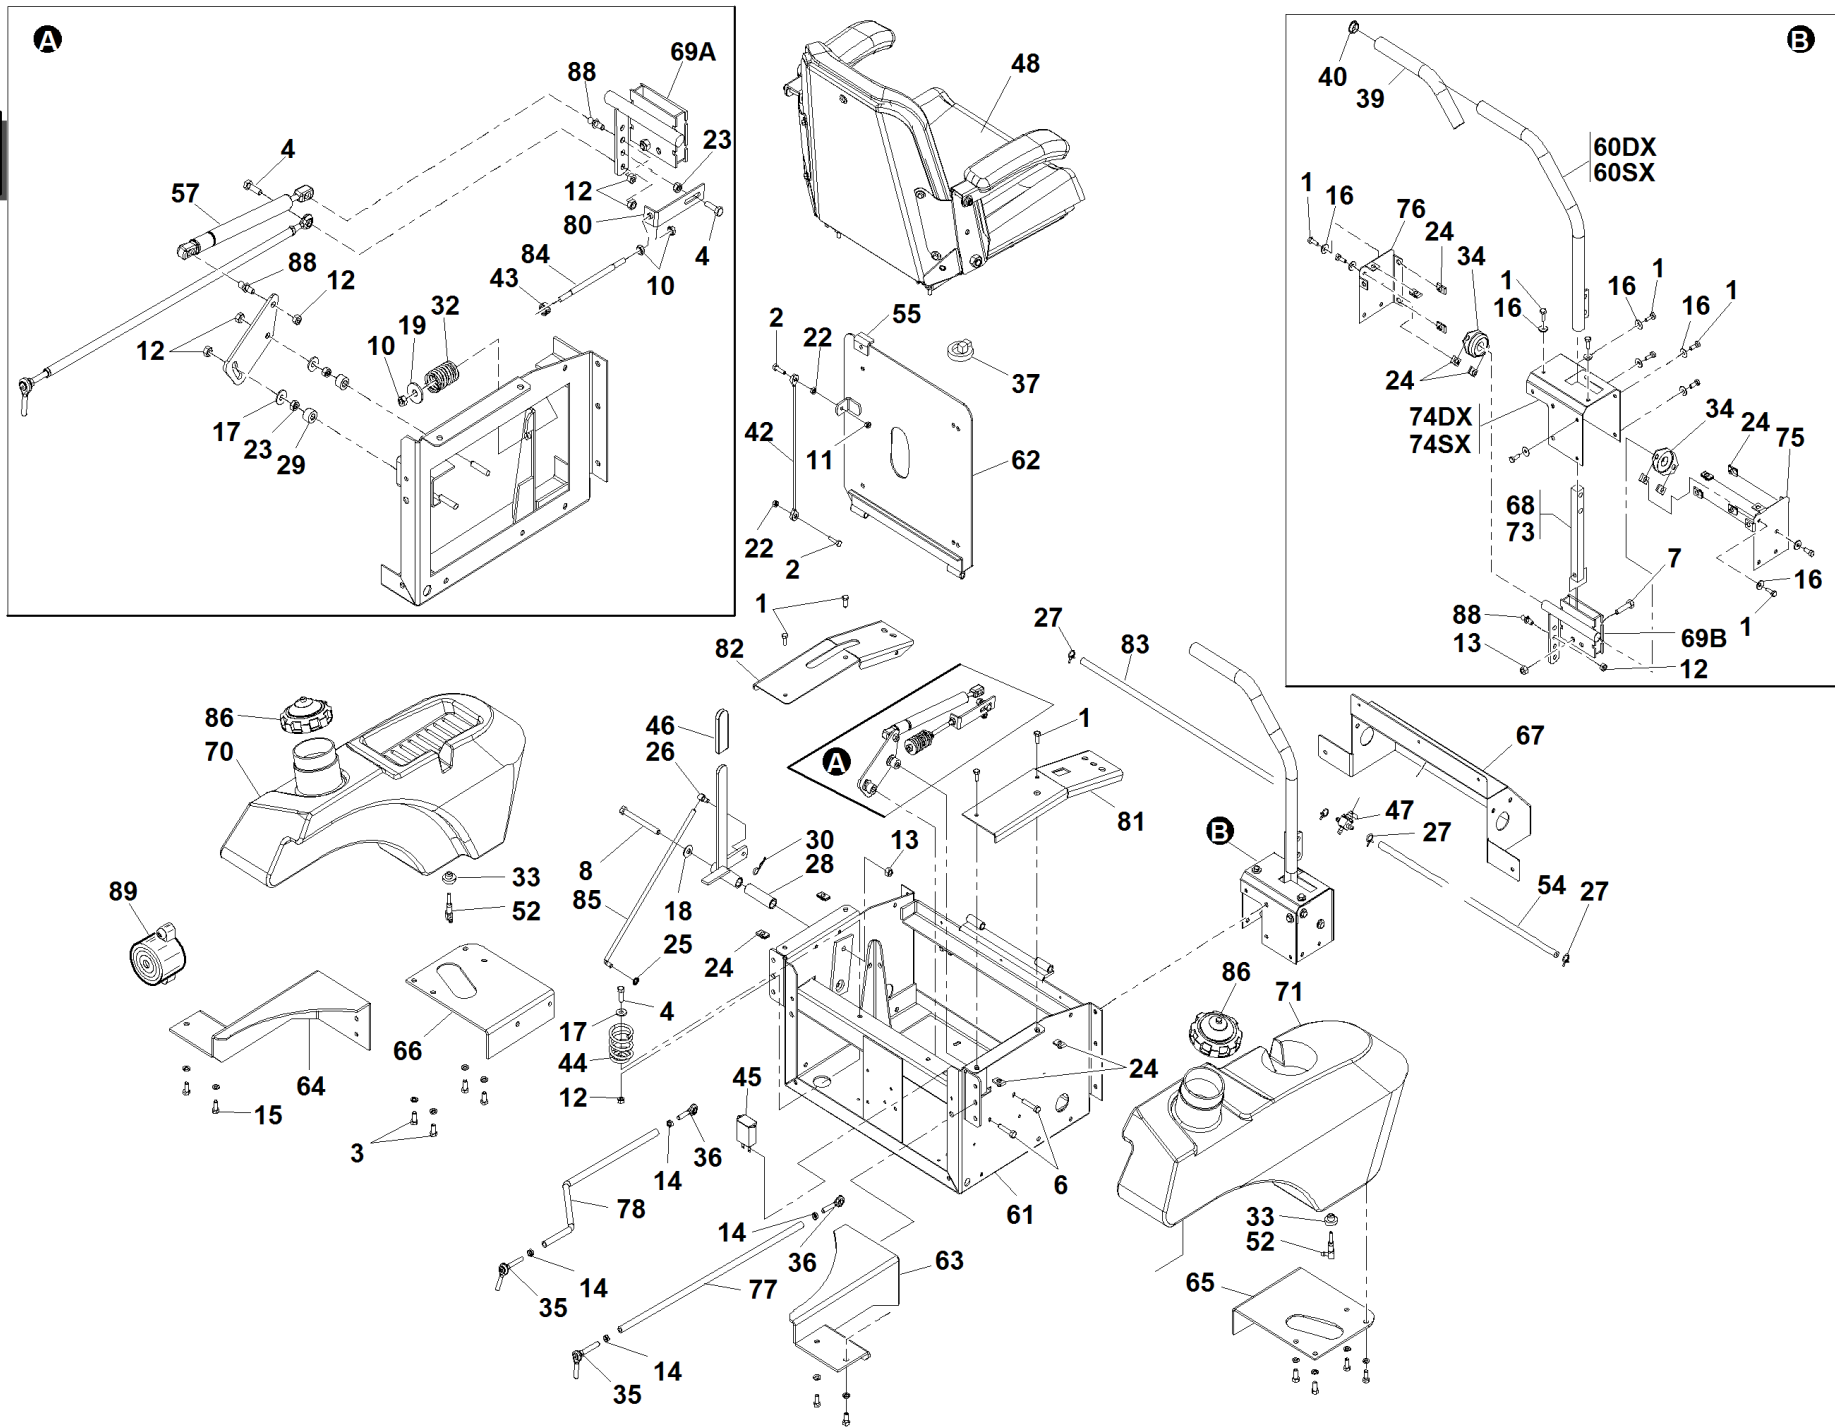

#	P/N	DESCRIPTION	SRZ 270 D	REF. 3-00555992203
1	93900100252	SCREW 1/4-20 X 3/4 HHCS		
2	93900100254			
3	93900100271	SCREW 5/16-18 X 3/4 HHCS		
4	93900100273	SCREW 5/16-18 X 1 HHCS		
6	93900100275	SCREW 5/16-18 X 1-1/2 HHCS		
7	93900100294	SCREW 3/8-16 X 1-1/2 HHCS		
8	93900100303	SCREW 3/8-16 X 4 HHCS		
10	93900104253	5/16-24 UNF NYLOC NUT		
11	93900104255	1/4-20 HEX NYLOC NUT		
12	93900104256	5/16-18 HEX NYLOC NUT		
13	93900104257	3/8-16 HEX NYLOC NUT		
14	93900104275			
15	93900105005	5/16 LOCKWASHER-HEAVY		
16	93900105256	1/4 STD FLAT WASHER		
17	93900105258	5/16 STD FLAT WASHER		
18	93900105260	3/8 STD FLAT WASHER		
19	93900105261			
22	93900109000	1/4-20 WHIZLOCK NUT		
23	93900109001	5/16-18 WHIZLOCK NUT		
24	93900109015	1/4-20 NUT CLIP		
25	93900153045	5/16 PUSH NUT		
26	93900363029	.312 ROD SWIVEL		
27	93900363098	GAS LINE CLAMP		
28	93900363105	IDLER BUSHING		
29	93900363113	WHEEL PULLEY SPACER		
30	93900363165	#3 ISSCO HAIRPIN COTTER (#2)		
32	93900373054	SPRING - IDLER (COIL)		
33	93900533125	VALVE GROMMET		
34	93900423140	3/4 I.D. 2 BOLT BEARING		
35	93900423160	5/16 - 24 MALE ROD END		
36	93900453082	.312 ROD END (M)		
37	93100523030	SRZ SEAT SWITCH		
39	93900523032	HANDLE GRIP(RIDER)		
40	93900523033	HANDLE PLUG		
42	93900523044	SEAT CABLE		
43	93900523112	"5/16"" CLAMP COLLAR"		
44	93900523278	SEAT SPRING		
45	93100523283	SRZ HOUR METER		
46	93900582048	PARK LEVER W/GRIP		
47	93300583302	SRZ270D FUEL VALVE		
48	93900583519			
52	93900583183	FUEL TANK ADAPTER		
57	93900583415	DAMPENER/CONTROL		
60DX	93900642026			
60SX	93900642027			
61	93900642082			
62	93900642083			
63	93900642085	RH REAR TANK MOUNT		
64	93900642086	LH REAR TANK MOUNT		
65	93900642080			
66	93900642081			
67	93900642084			
68	93900592060	HANDLE BAR W/STOP - PLATED		
69A	93900592024	CONTROL PIVOT - RIGHT		
69B	93900592026	CONTROL PIVOT - LEFT		
70	93900643024			
71	93900643023			
72	93900593008	"1-1/2"" GROMMET"		
73	93900593010	HANDLE MOUNT BAR