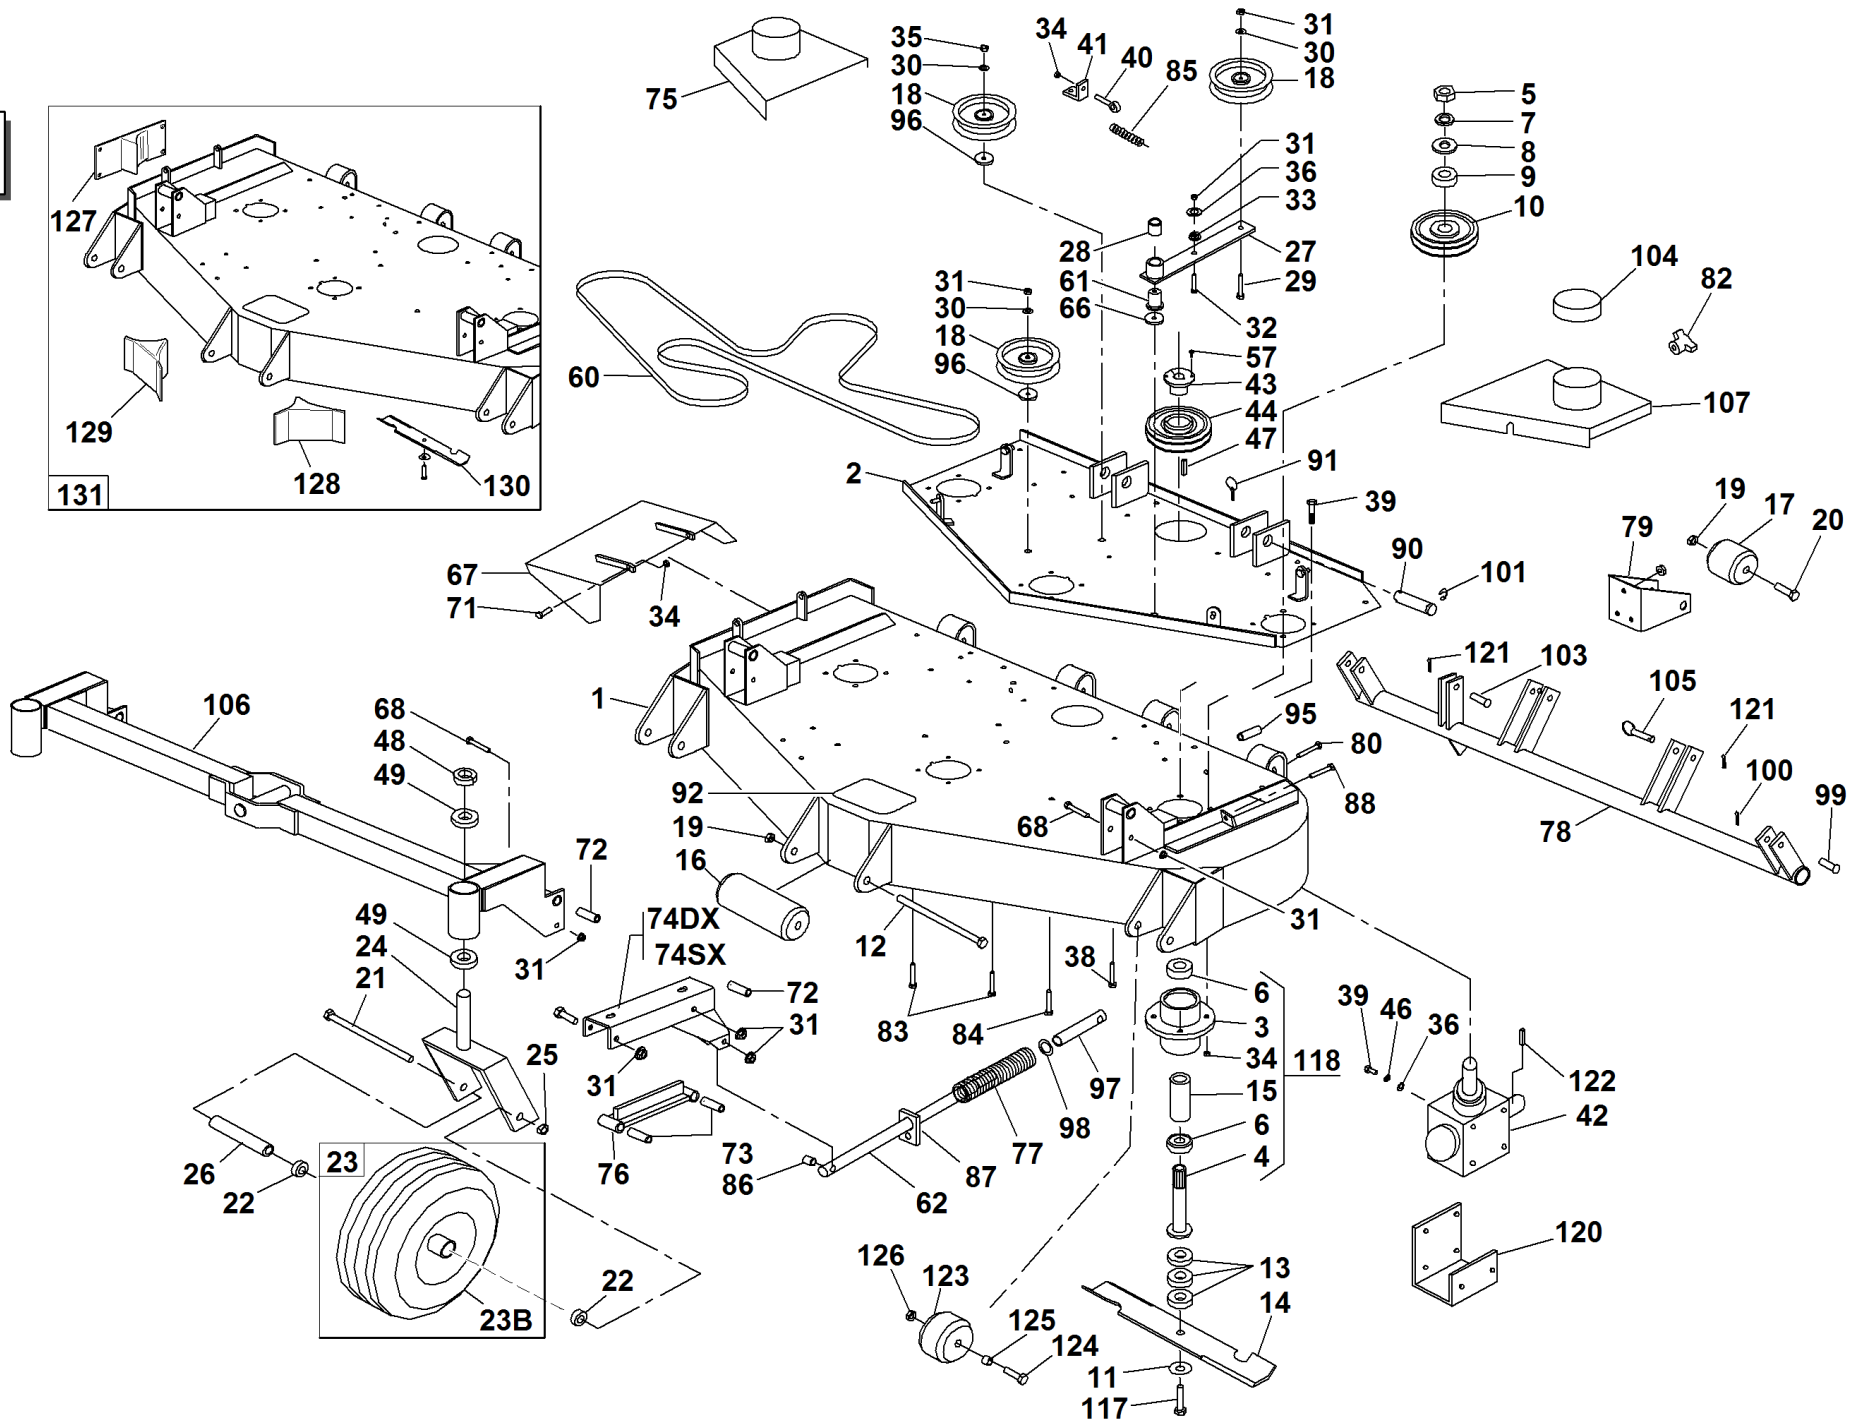

99999999X99

OFFICINE BIEFFEBI S.p.A.
Via dell'Artigianato, 7
46023 Gonzaga (MN) Italy
SERIAL NUMBER
0000000000
e-mail: 033890175

SRZ 270 D

#	P/N	DESCRIPTION	SRZ 270 D	REF. 1-00555992201
1	93900642060	"61"" MC DECK WLDMNT"		
2	93900642061	"61"" MC DECK CHANNEL"		
3	93900583111	SPINDLE HOUSING		
4	93900583112	SPINDLE SHAFT		
5	93900104511	3/4-16 UNF REG HEX NUT		
6	93100363350	SPINDLE BEARING		
7	93900105010	3/4 LOCKWASHER		
8	93900105269	3/4 SAE FLAT WASHER		
9	93900583110	PULLEY SPACER		
10	93300583107	SRZ270D 5-3/4 PULLEY		
11	93100000005	SPRING WASHER 5/8		
12	93900100351	SCREW 5/8-11 X 8-1/2 HHCS		
13	93900583109	BLADE SPACER		
14	93300823006	"SRZ270D 21"" BLADE"		
15	93100583113	SRZ BEARING SPACER		
16	93900603023	ANTI SCALP ROLLER		
17	93900523084	REAR DECK ROLLER		
18	93400523329	SRZ170/190 IDLER PULLEY		
19	93900104261	5/8-11 HEX NYLOC NUT		
20	93900100346	SCREW 5/8-11 X 4-1/2 HHCS		
21	93900100352	SCREW 5/8-11 X 9 HHCS		
22	93100363187	FLANGE BEARING (FRONT CASTER)		
23	93300823220	SRZ270D FRONT CASTER COMPLETE		
23B	93300823339	SRZ270D TIRE 13x6,5x6 (FRONT CASTER)		
24	93900642076	FRONT STRUT MC		
25	93900104261	5/8-11 HEX NYLOC NUT		
26	93900823245	AXLE TUBE (WTW)		
27	93900822144	DECK IDLER ARM W/BUSHING		
28	93900523111	3/4 FLANGE BUSHING		
29	93900107511	"3/8""-16X2"" CARRIAGE BOLT"		
30	93900105260	3/8 STD FLAT WASHER		
31	93900104257	3/8-16 HEX NYLOC NUT		
32	93900100275	SCREW 5/16-18 X 1-1/2 HHCS		
33	93900109001	5/16-18 WHIZLOCK NUT		
34	93900104256	5/16-18 HEX NYLOC NUT		
35	93900109007	3/8-16 WHIZLOCK NUT		
36	93900105258	5/16 STD FLAT WASHER		
37	93900107503	5/16-18 X 3/4 CARR. BOLT		
38	93900107509	5/16-18 X 1 CARR. BOLT		
39	93900100274	SCREW 5/16-18 X 1-1/4 HHTB		
40	93900363080	EYEBOLT-RIGHT		
41	93900593126	IDLER TENSION ANGLE		
42	93300583087	"SRZ270D GEARBOX - 61"""		
43	93300523371	"3/4"" TAPERLOCK HUB"		
44	93900593201	DECK DRIVE PULLEY - BK55		
46	93900105005	5/16 LOCKWASHER-HEAVY		
47	93900107255	3/16 X 3/16 X 1 MACH KEY		
48	93900363145	CLAMP COLLAR		
49	93100363187	FLANGE BEARING (FRONT CASTER)		
57	93900100252	SCREW 1/4-20 X 3/4 HHCS		
60	93300823242	"SRZ270D BLADE DRIVE BELT(61"")"		
61	93900423175	PUMP IDLER PIVOT - FINISHED		
62	93900823155	CASTER ROD		
64	93900100297	SCREW 3/8-16 X 2-1/4 HHCS		
66	93900373089	RETAINING WASHER		
67	93900592143			
68	93900100300	SCREW 3/8-16 X 3 HHCS		
69	93900100301			
71	93900100273	SCREW 5/16-18 X 1 HHCS		