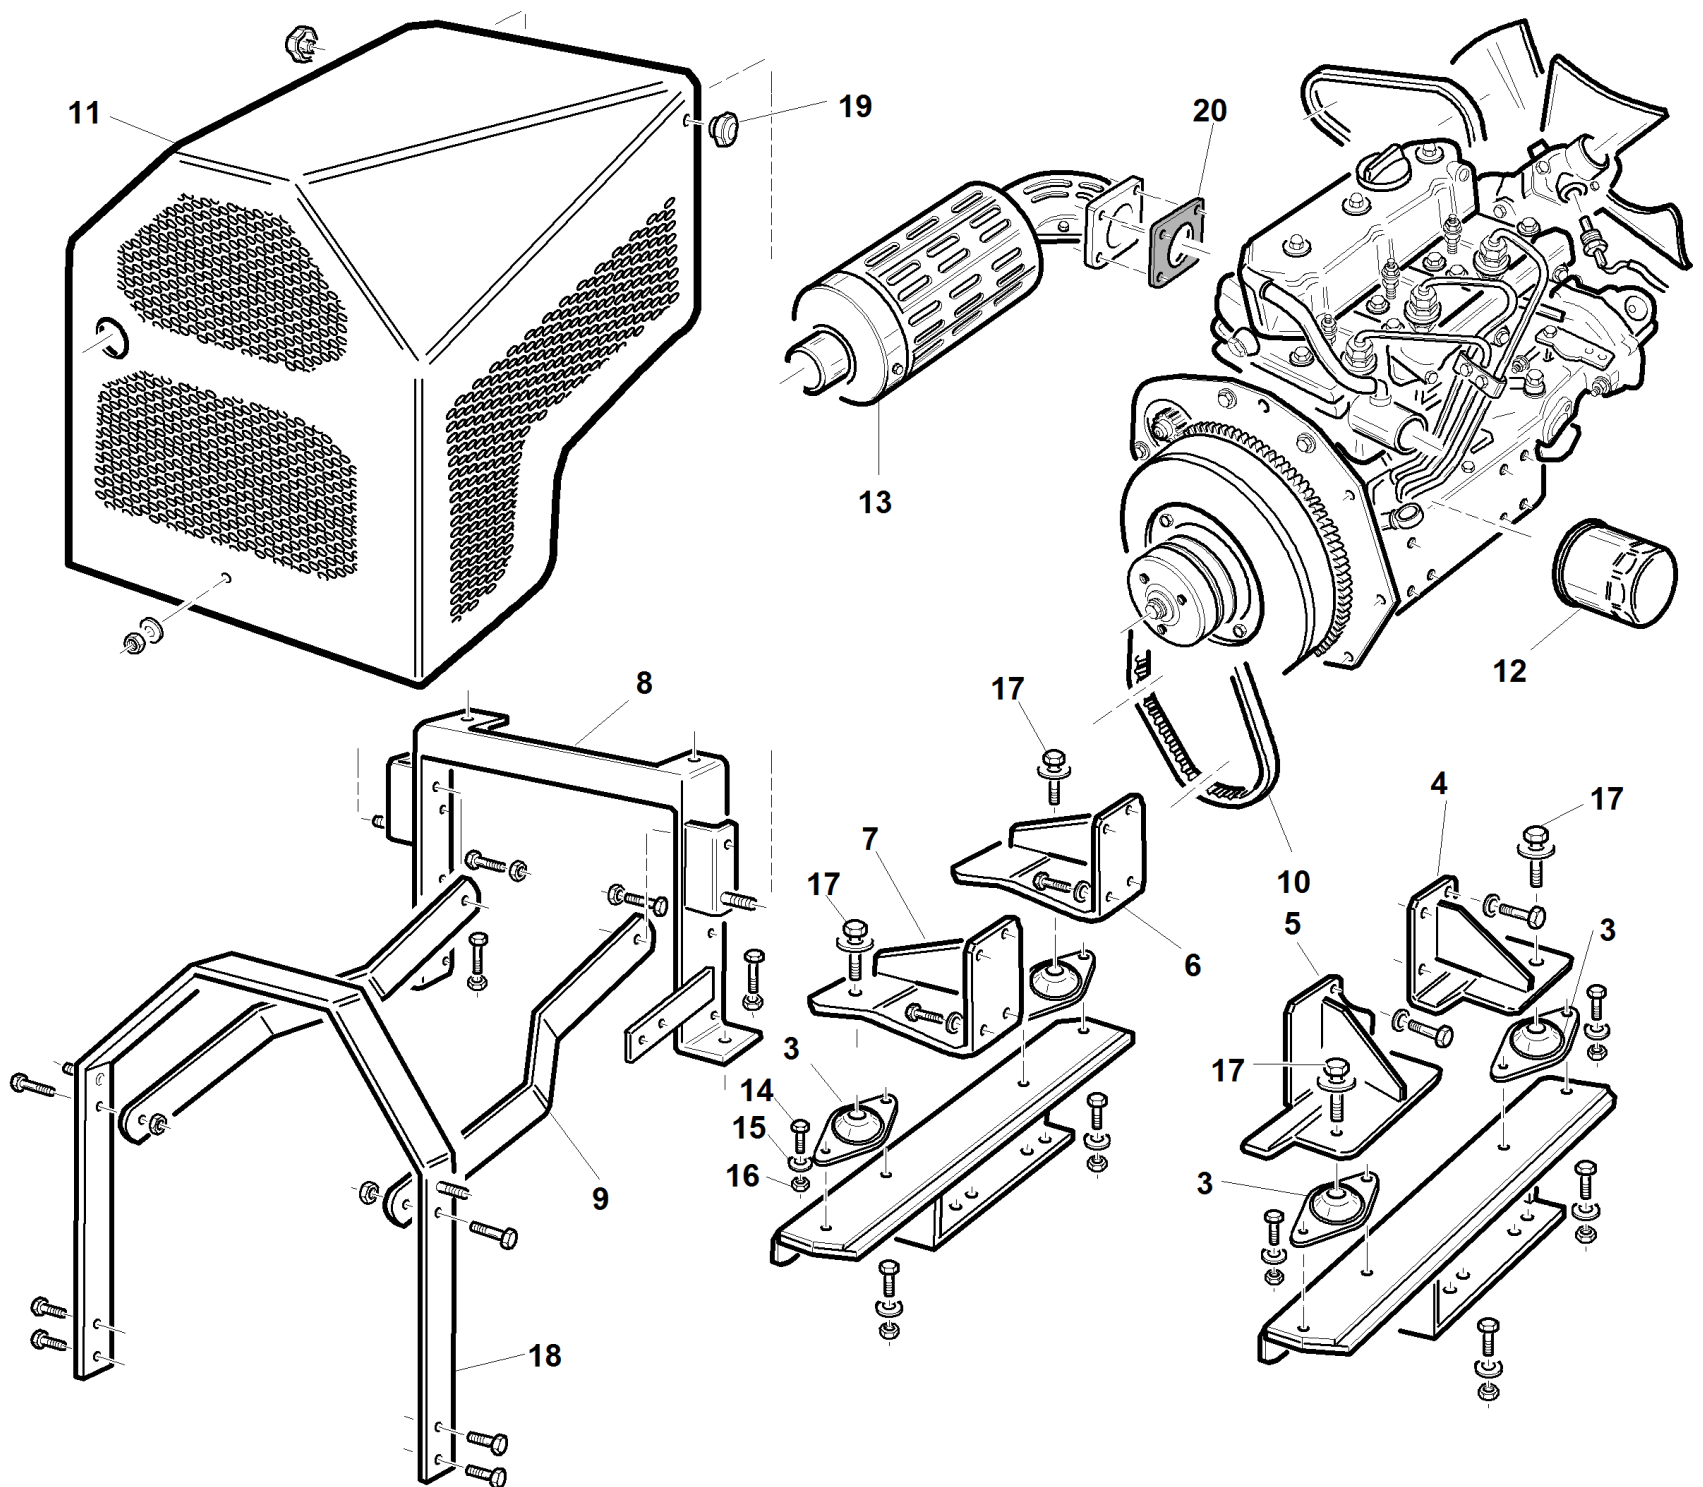

#

P/N

DESCRIPTION

SRZ 270 D

REF. 7-00555992207

3	93300593089	SRZ270D VIBRATION-DUMPING BLOCK
4	93300592128	
5	93300594132	
6	93300592125	
7	93300592130	
8	93900582159	RAD. MOUNT WLDMNT
9	0	
10	93300000003	SRZ270 ELEC. CLUTCH BELT
11	93300100000	SRZ270D HOOD
12	00777650062	DAIHATSU ENGINE OIL FILTER
13	95599000043	DAIHATSU EXHAUST
15	93900105264	1/2 STD FLAT WASHER
14	93900100292	SCREW 3/8-16 X 1 HHCS
16	93900104259	1/2-13 HEX NYLOC NUT
17	93300100331	
18	93300582161	
19	00111970019	KNOB M8
20	00111990114	MUFFLER COLLECTOR GASKET