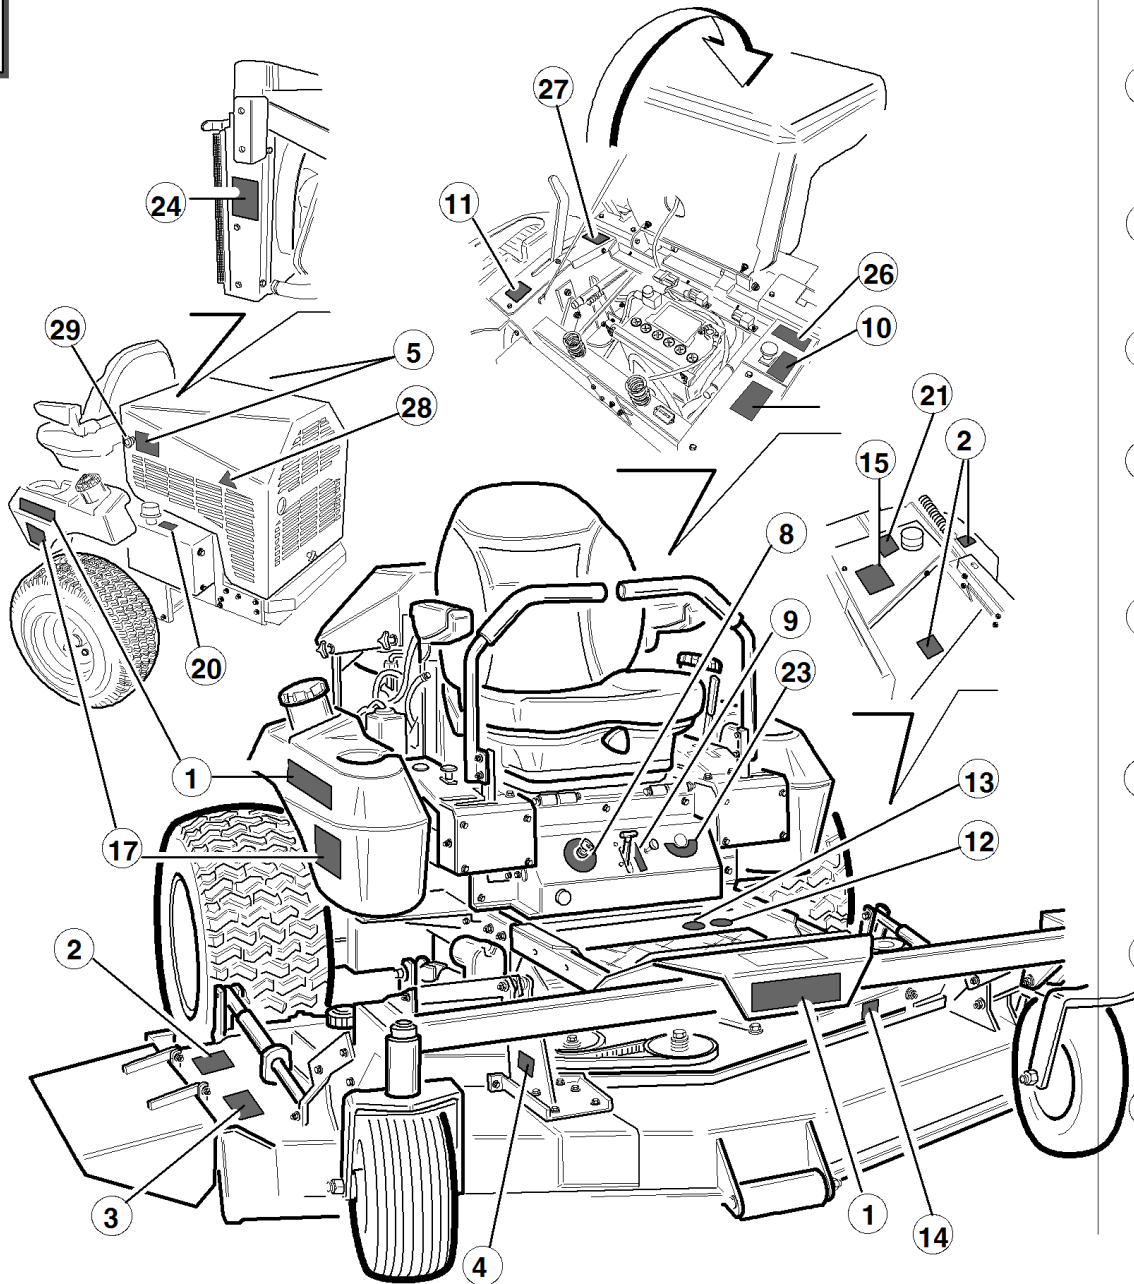

SRZ 270 D

- 1 **Gianni Ferrari**
- 2
- 3
- 4
- 5
- 8
- 9
- 11
- 12

- 14
- 17
- 20
- 21
- 23
- 24
- 26
- 28

#	P/N	DESCRIPTION	SRZ 270 D	REF. 6-00555992206
1	00555200165	YELLOW GIANNI FERRARI TRANSF. PRINTING		
2	00555000029	TRANSFER PRINTING MOWER DECK		
3	00555200176	TRANSFER PRINTING "OBJECT PROJECTING"		
4	00555200177	TRANSFER PRINTING		
5	00555200018	TRANF. KEEP AWAY		
8	00555200144	TRANSFER PRINTING		
9	00555200127	TRANSFER PRINTING		
10	00555200006	TRANSFER PRINTING		
11	00555200128	TRANSFER PRINTING BRAKE		
12	00555200129	TRANSFER PRINT.HEARING PROTEC.		
13	00555200130	TRANSFER PRINTING EYE PROTECTION		
14	93900423196	TRANSFER PRINTING SRZ MOWERDECK		
15	00555200143	DANGER TRANSFER PRINTING		
17	00555200184	TRANSFER PRINTING SRZ 270 D		
20	93900453010	SRZ270-OIL TRANSFER PRINTING		
21	00555200180	"DANGER" STICKER		
23	93900583280	SRZ270 TANKVALVE TRANSFER PRINTING		
24	00555200115	ENGINE FAN WARNING STICKER		
26	93900523020	SRZ270 LIGHT-TRANSFER PRINTING		
27	93900583372	SRZ270 GLOW PLUG LIGHT PRINT TRANSFER		
28	00555200142	TRANSFER PRINTING		
29	00111970019	KNOB M8