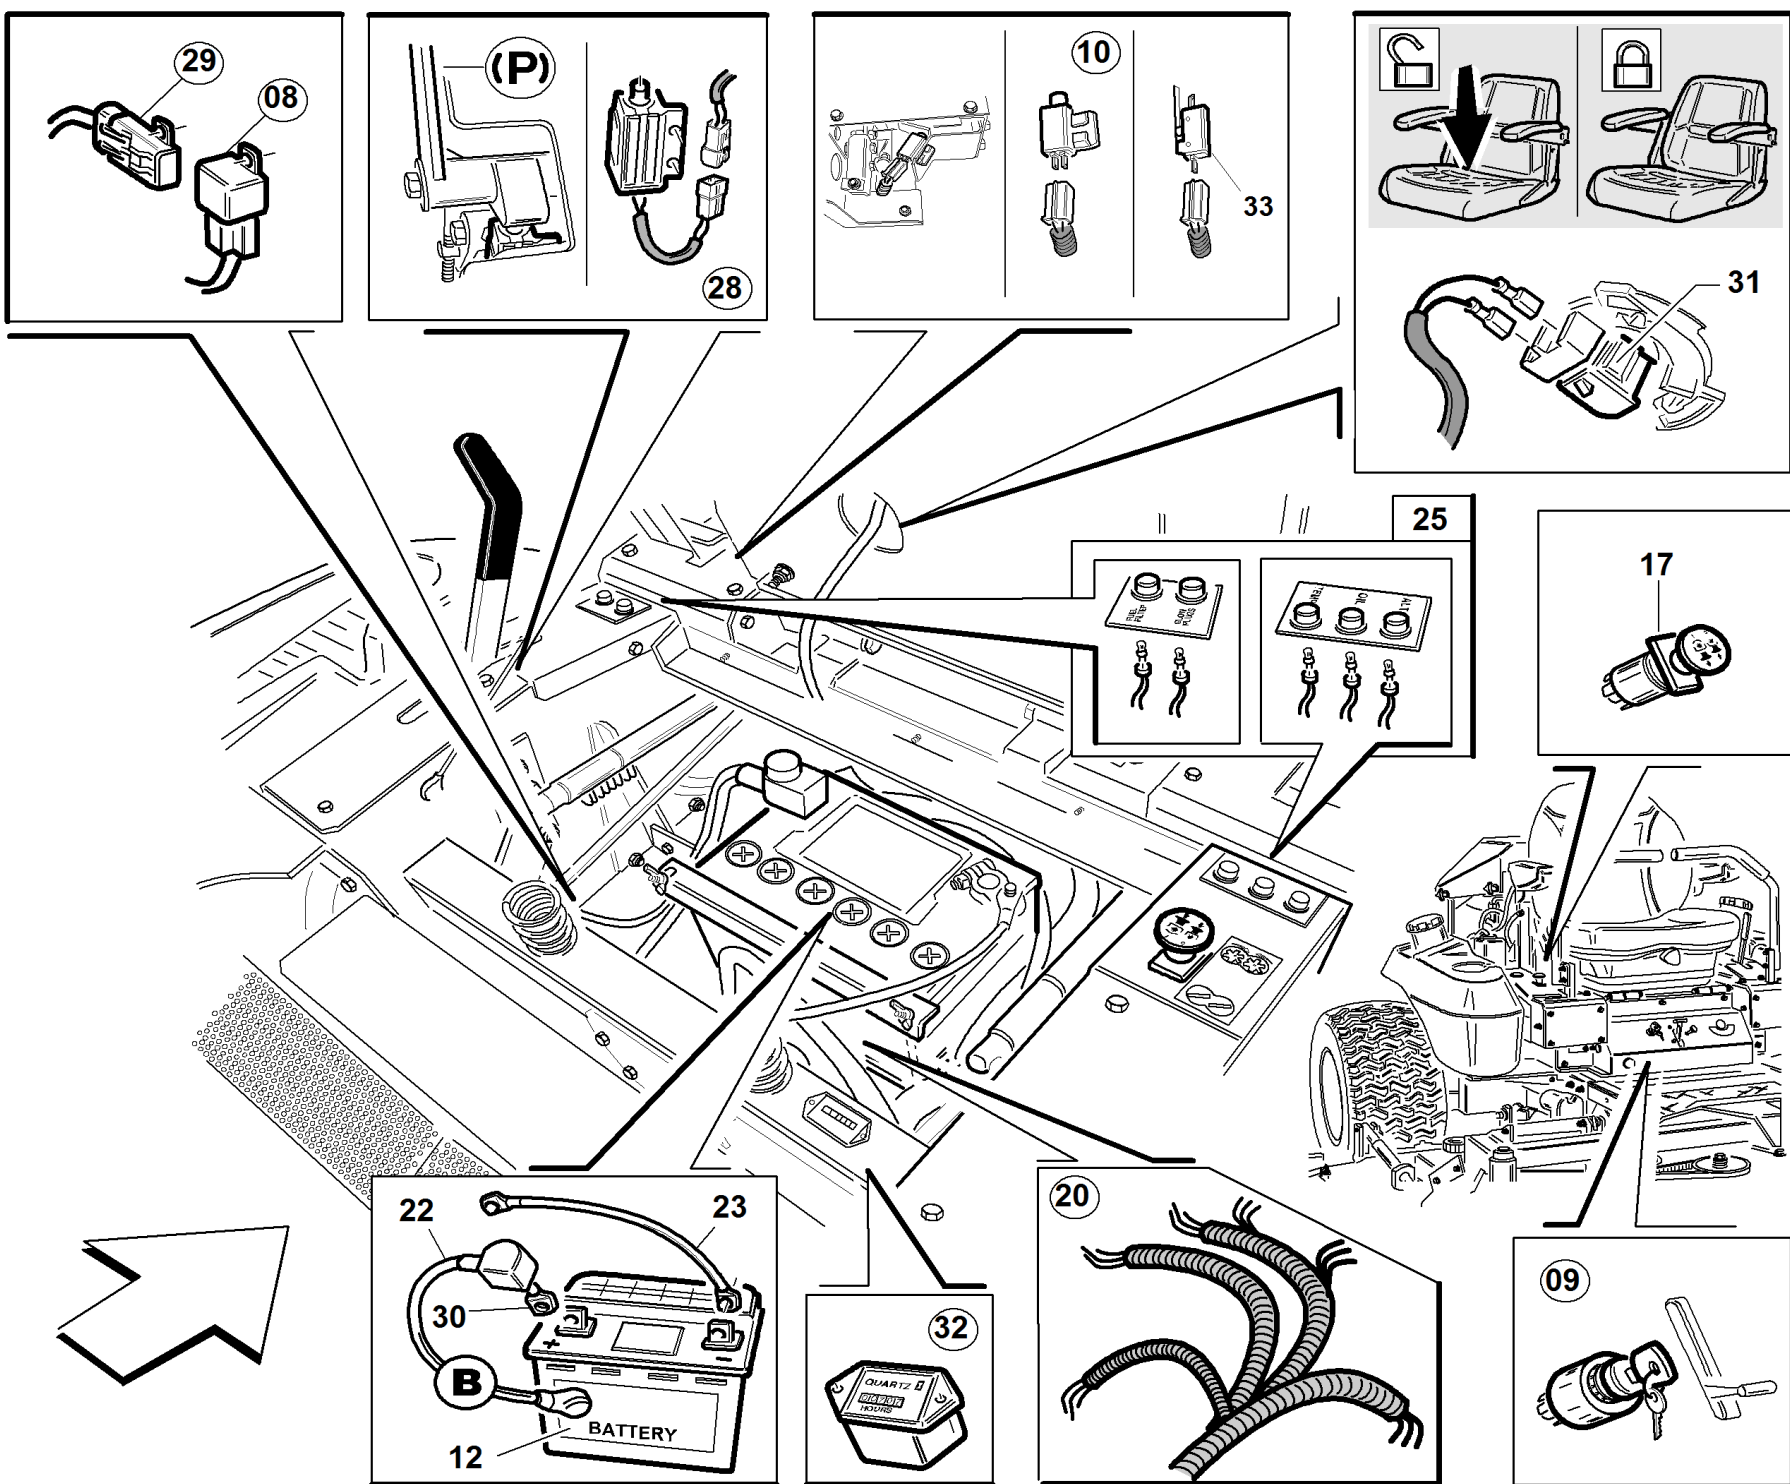

#

P/N

DESCRIPTION

SRZ 270 D

REF. 4-00555992204

65	93900373089	RETAINING WASHER
66	93900423175	PUMP IDLER PIVOT - FINISHED
68	93900583144	PUMP IDLER SPRING
70	93900109007	3/8-16 WHIZLOCK NUT
71	93900393070	DRIVE IDLER BUSHING
72	93900100293	SCREW 3/8-16 X 1-1/4 HHCS
73	93900583274	FRONT DRIVE 950
74	93900453020	CROSS ADAPTER
75	93900453076	90 DEGREE SWIVEL
76	93900453109	SWIVEL ELBOW
77	93300583059	DRIVE PNEUMATIC 24x12x12 SRZ270d
78	93300583511	SRZ BRAKE PAD KIT
79	93300583058	SRZ270D RIM W/VALVESTEM
80	93900523111	3/4 FLANGE BUSHING
81	93900423065	OIL EYE